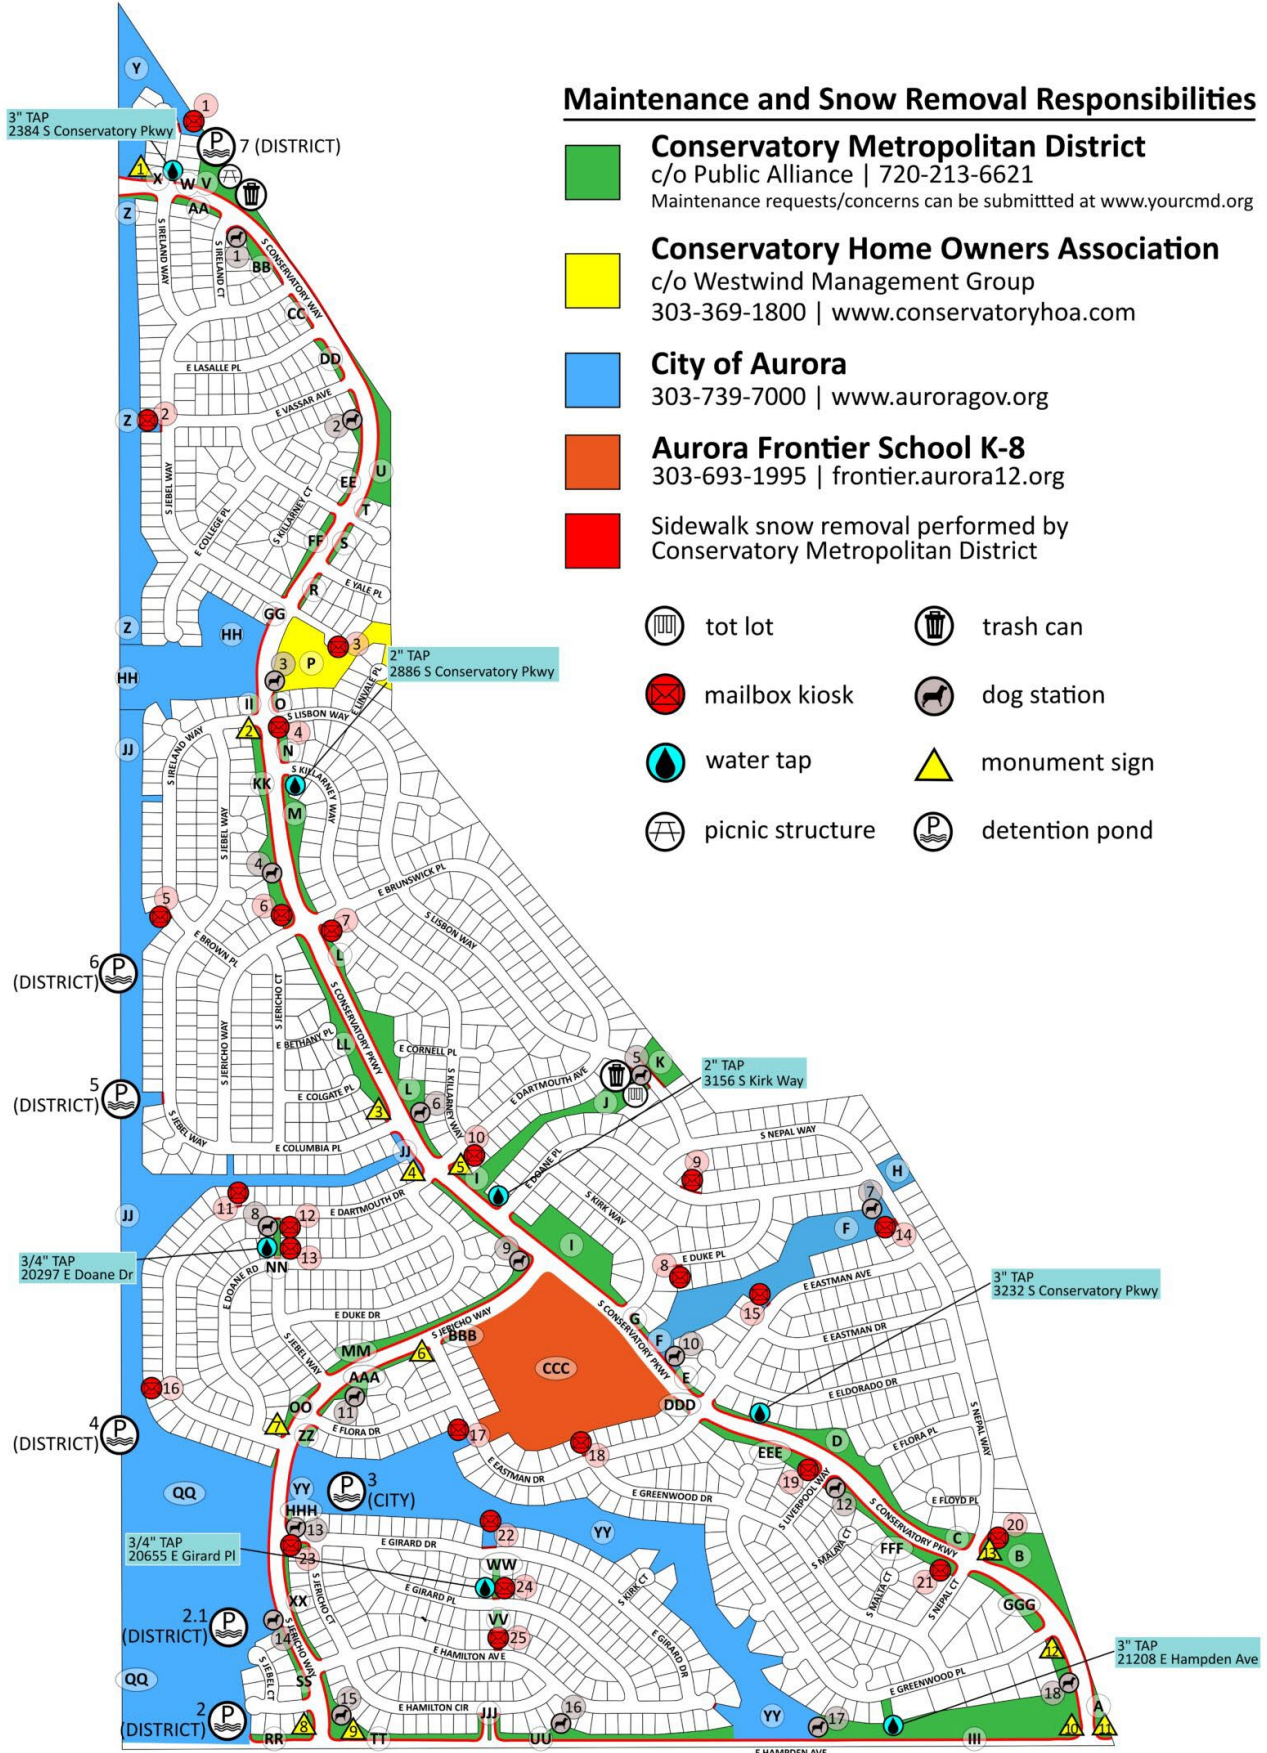

Conservatory Metropolitan District

Disclaimer: The information contained in this map is accurate as of February 23rd, 2024 and is intended for District use only. This map and its contents are subject to change at any time at the sole discretion of the District. The District has no obligation to update the map or the contents thereof. This map is provided for informational purposes only and is not authorized for any other purpose.