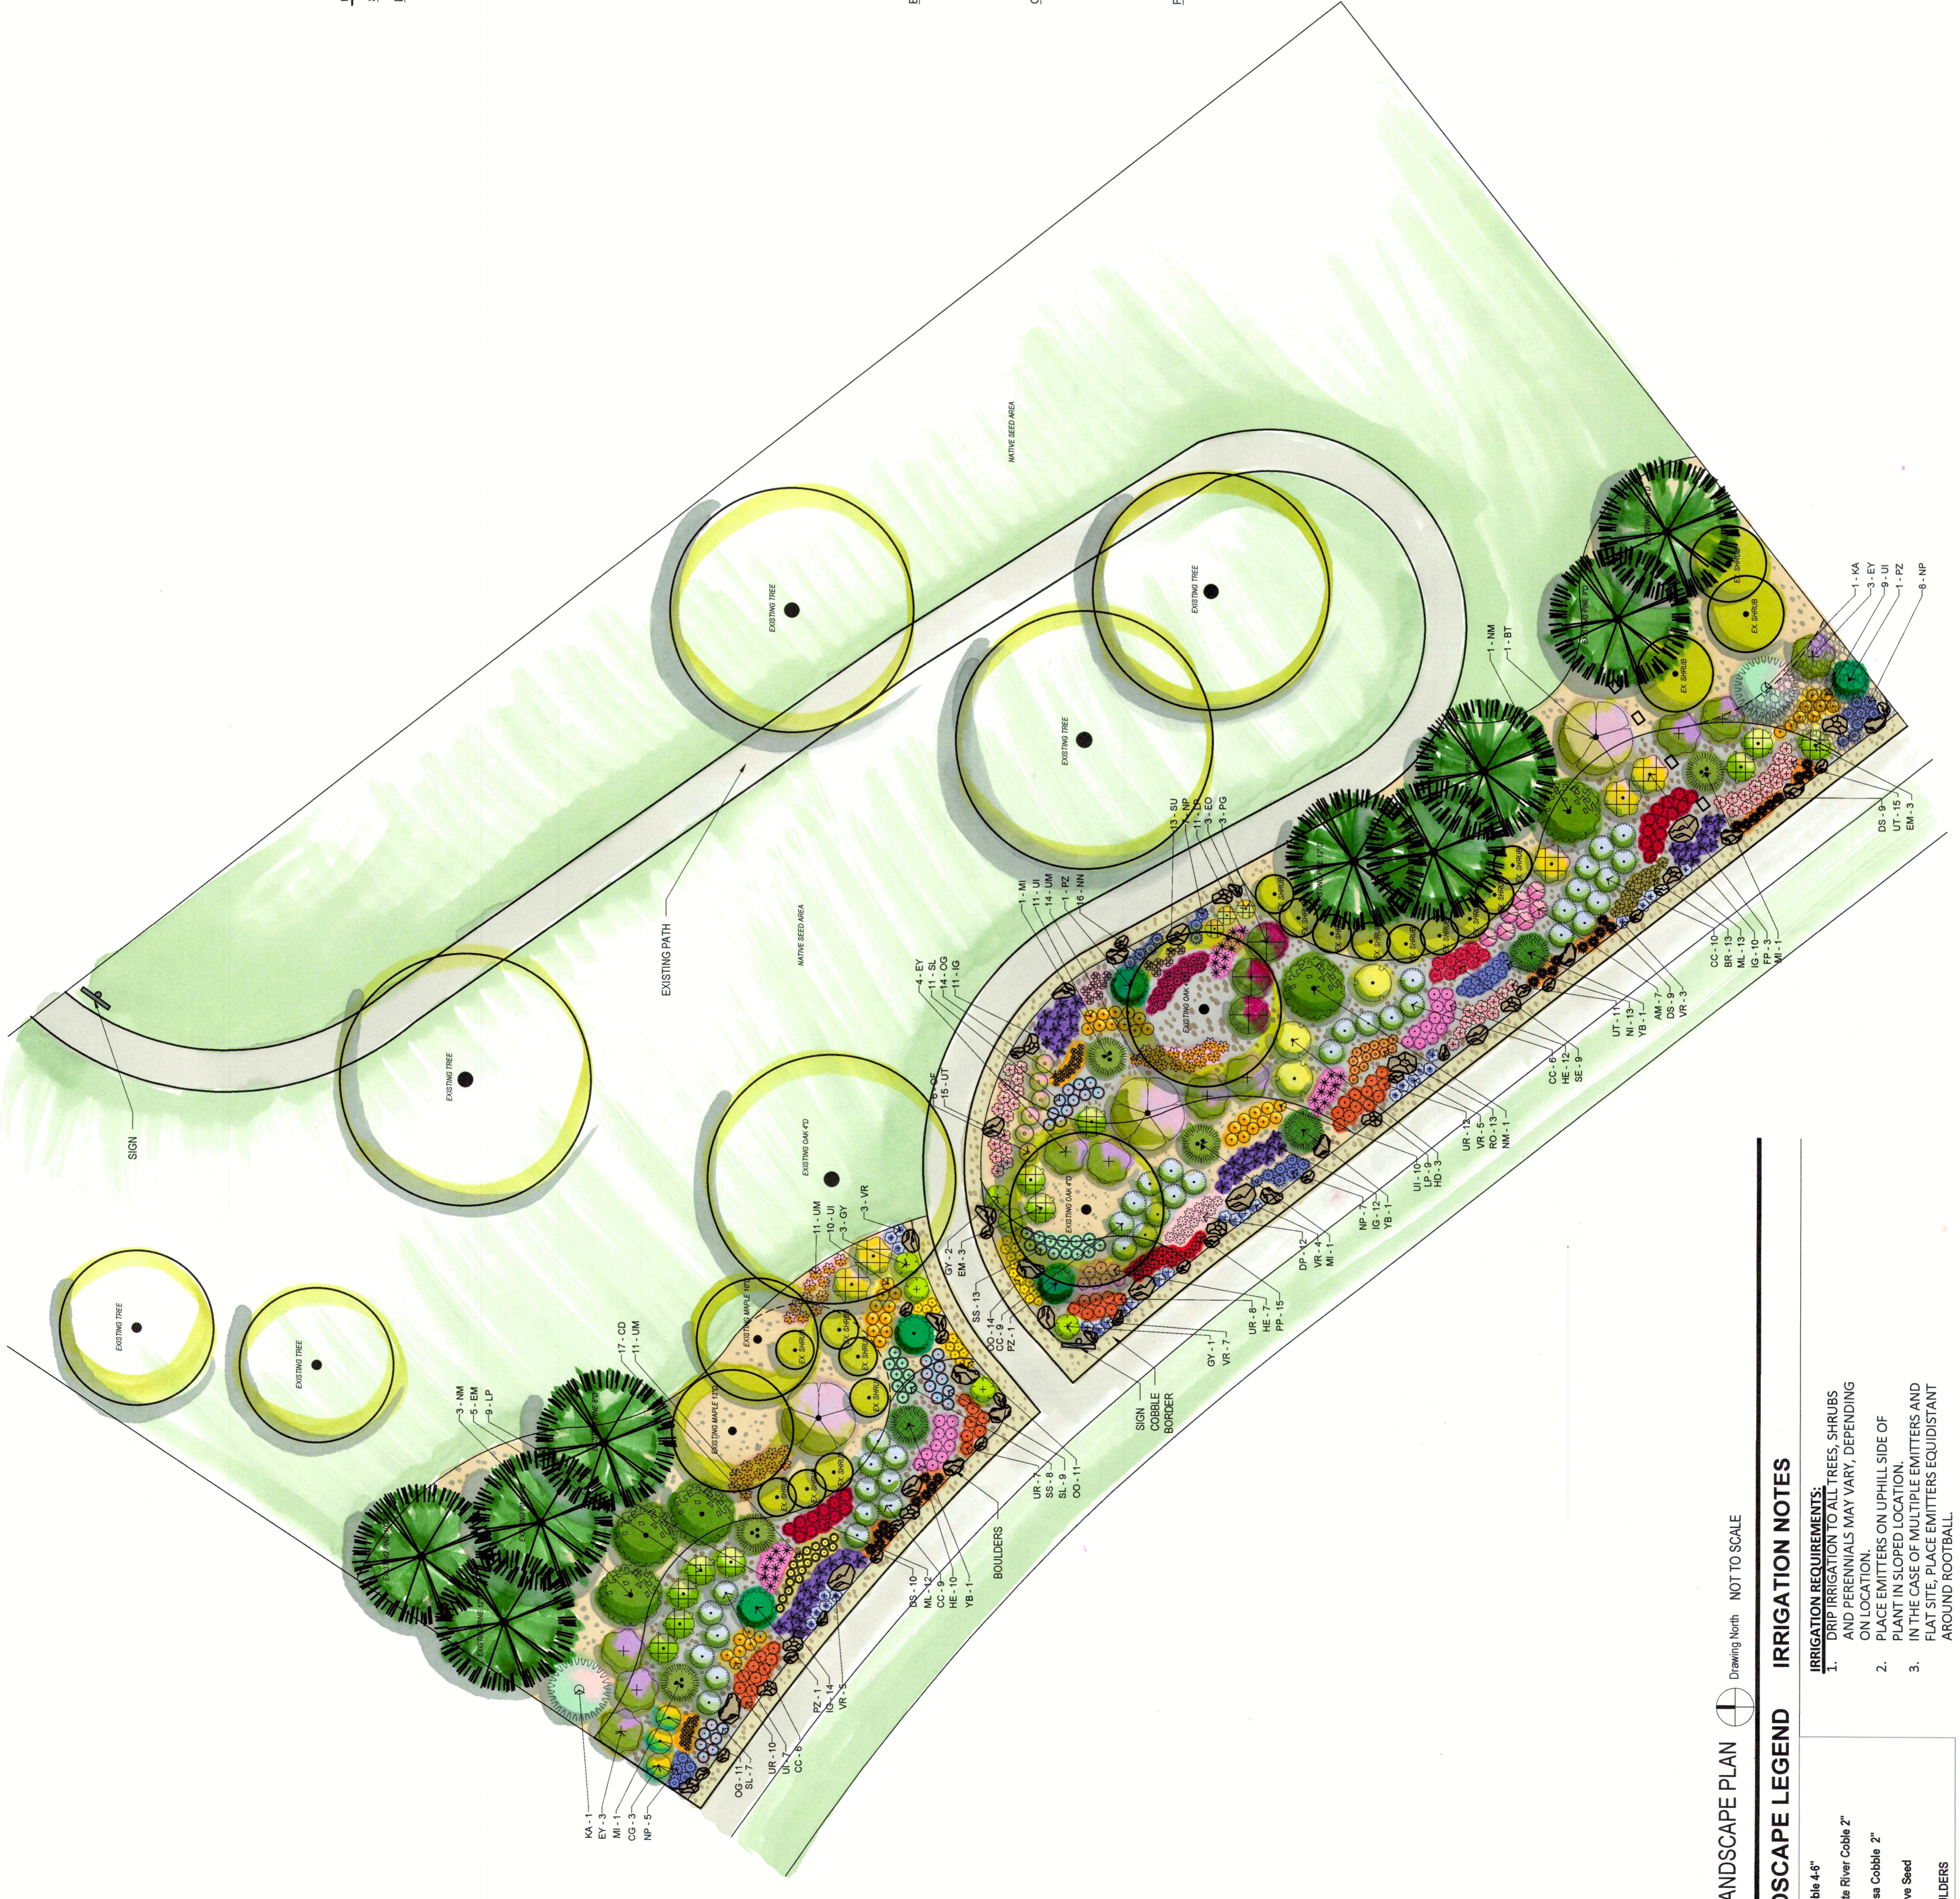

\*NOT FOR CONSTRUCTION\*  
Date: Description  
- 3.5.2026 CONCEPT DESIGN

Seal / Signature: Drawn By: MR. JF

Project Name: CONSERVATORY METRO DISTRICT

Project Address: 3156 S KIRK WAY IRR AURORA, CO 80013

Scale: NOT TO SCALE

Description: LANDSCAPE PLAN

L 1.0

1 LANDSCAPE PLAN Drawing North NOT TO SCALE

**LANDSCAPE LEGEND**

- Cobble 4-6"
- Platte River Cobble 2"
- Mesa Cobble 2"
- Native Seed
- BOULDERS

**IRRIGATION NOTES**

- IRRIGATION REQUIREMENTS:**
- DRIP IRRIGATION TO ALL TREES, SHRUBS AND PERENNIALS MAY VARY, DEPENDING ON LOCATION.
  - PLACE EMITTERS ON UPHILL SIDE OF PLANT IN SLOPED LOCATION.
  - IN THE CASE OF MULTIPLE EMITTERS AND FLAT SITE, PLACE EMITTERS EQUIDISTANT AROUND ROOTBALL.