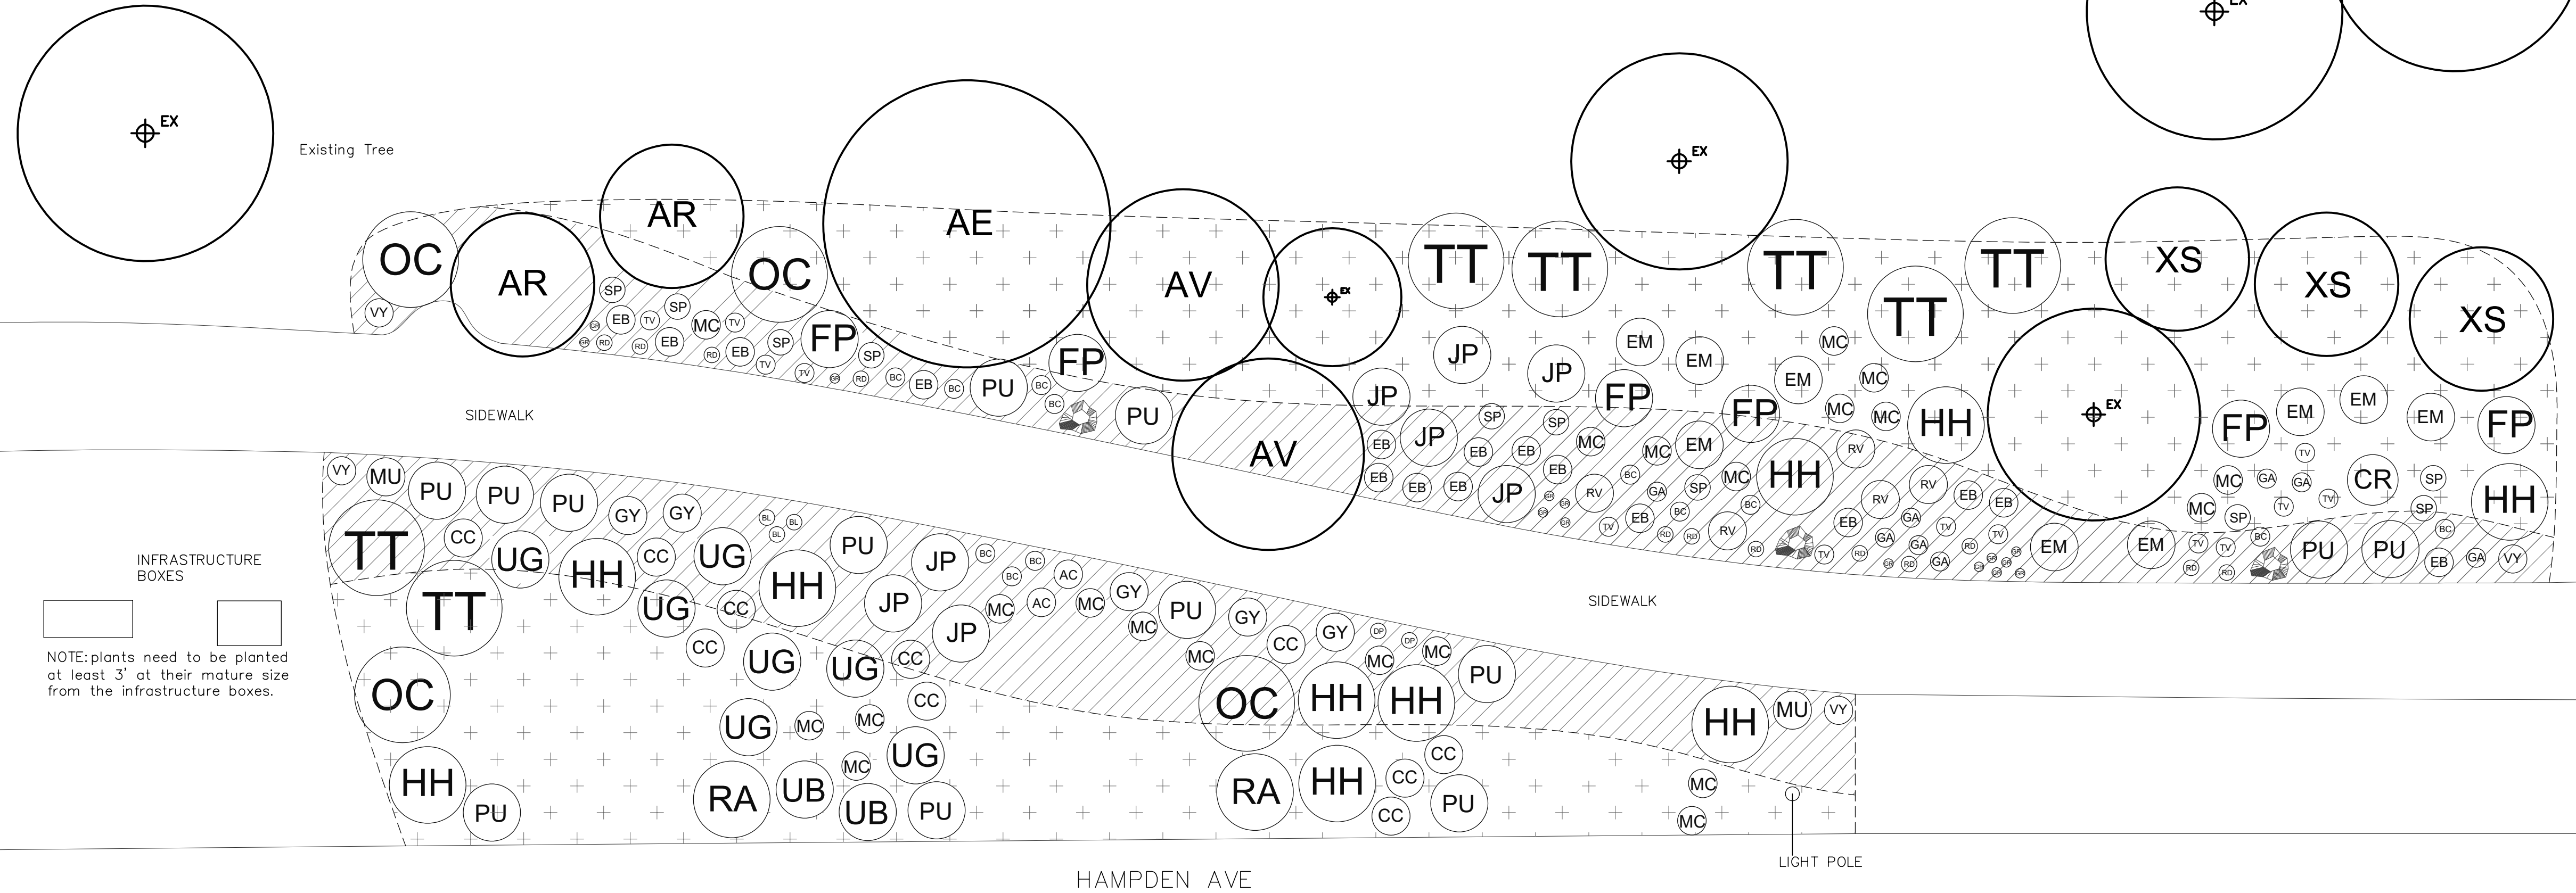

INFRASTRUCTURE BOXES

CURBSIDE LANDSCAPING TABLE

Sign type	Length	Trees required 1/40 LF	Trees provided	Trees equivalents	Area	Shrubs required 1/40 SF	Shrubs provided	Grasses provided
Hampton St. North side	*	*	*	N/A	2,528 ft²	61	62	3

*Amendment to the existing landscape plan. Street trees were previously provided.

CURBSIDE PLANT SCHEDULE

Symbol	Quantity	Scientific Name	Common Name	Plant Type	Plant Size
BC	3	<i>Bouteloua curtipendula</i>	Sideoats Gramma Grass	Ornamental Grass	1 Gallon
BL	3	<i>Berlandiera lyrata</i>	Chocolate Flower	Perennial	1 Gallon
AC	2	<i>Agastache sp.</i>	Hyssop	Perennial	1 Gallon
DP	2	<i>Dalea purpurea</i>	Purple Prairie Clover	Perennial	1 Gallon
MU	2	<i>Mirabilis multiflora</i>	Hardy Four-O-Clock	Perennial	1 Gallon
MC	11	<i>Amorpha canescens</i>	Leadplant	Shrub	5 Gallons
PU	9	<i>Arctostaphylos uva-ursi</i> (all cultivars)	Kinnikinnick	Shrub	5 Gallons
CC	8	<i>Caryopteris x clandonensis</i>	Blue Mist Spirea (all cultivars)	Shrub	5 Gallons
UG	7	<i>Cytisus purgans</i>	Spanish Gold® Broom	Shrub	5 Gallons
HH	7	<i>Helichrysum trilineatum</i>	SteppeSuns® Hokubetsi	Shrub	5 Gallons
GY	5	<i>Genista lydia</i>	Lydia Broom	Shrub	5 Gallons
JP	3	<i>Juniperus procumbens</i> (all cultivars)	Japanese Garden Juniper, all cultivars	Shrub	5 Gallons
TT	2	<i>Artemisia tridentata</i>	Big Sagebrush	Shrub	5 Gallons
OC	2	<i>Cotinus coggygia</i> 'Royal Purple'	Royal Purple Smoke Bush	Shrub	5 Gallons
UB	2	<i>Prunus besseyi</i> 'Pawnee Buttes®'	Pawnee Buttes® Sand Cherry	Shrub	5 Gallons
RA	2	<i>Rhus aromatica</i> 'Gro-Low'	Gro-Low Sumac	Shrub	5 Gallons
VY	2	<i>Sheperdia argentea</i> 'Totem'	SILVER TOTEM® Buffaloberry	Shrub	5 Gallons

Know what's below. Call before you dig.

Drawn by: KL
Date: 01.20.26
Scale: 1"= 8'-0"
Sheet: L-2A