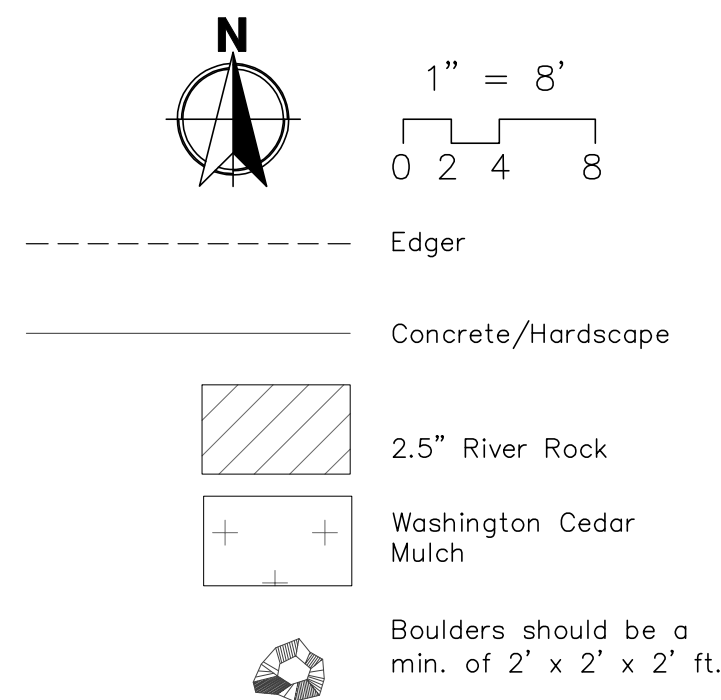

Symbol	Quantity	Scientific Name	Common Name	Plant Type	Plant Size
BC	9	<i>Bouteloua curtipendula</i>	Sideoats Gramma Grass	Ornamental Grass	5 Gallons
EB	16	<i>Eriogonum umbellatum</i>	Sulfur Flower	Perennial	1 Gallon
GR	14	<i>Geum triflorum</i>	Prairie Smoke Avens	Perennial	1 Gallon
TV	13	<i>Artemisia versicolor</i> 'Sea Foam'	Sea Foam Artemisia	Perennial	1 Gallon
RD	12	<i>Antennaria sp.</i>	Pink Pussytoes	Perennial	1 Gallon
SP	10	<i>Salvia pachyphylla</i>	Mojave Sage	Perennial	1 Gallon
GA	8	<i>Gaillardia spp.</i>	Blanket Flower	Perennial	1 Gallon
RV	5	<i>Ruta graveolens</i>	Common Rue	Perennial	1 Gallons
MC	10	<i>Amorpha canescens</i>	Leadplant	Shrub	5 Gallons
EM	9	<i>Chamaebatiaria millefolium</i>	Fernbush	Shrub	5 Gallons
FP	6	<i>Fallugia paradoxa</i>	Apache Plume or Canyon Plume	Shrub	5 Gallons
TT	5	<i>Artemisia tridentata</i>	Big Sagebrush	Shrub	5 Gallons
JP	5	<i>Juniperus procumbens</i> (all cultivars)	Japanese Garden Juniper, all cultivars	Shrub	5 Gallons
PU	4	<i>Arctostaphylos uva-ursi</i> (all cultivars)	Kinnikinnick	Shrub	5 Gallons
HH	3	<i>Helichrysum trilineatum</i>	SteppeSuns® Hokubetsi	Shrub	5 Gallons
OC	2	<i>Cotinus coggygia</i> 'Royal Purple'	Royal Purple Smoke Bush	Shrub	5 Gallons
VY	2	<i>Sheperdia argentea</i> 'Totem'	SILVER TOTEM® Buffaloberry	Shrub	5 Gallons
CR	1	<i>Arctostaphylos x coloradoensis</i> 'Panchito™'	Panchito™ Manzanita	Shrub	5 Gallons
XS	3	<i>Xanthoceras sorbifolium</i> 'Psgan'	Clear Creek® Golden Yellowhorn	Tree	2.5 Caliper
AR	2	<i>Acer grandidentatum</i>	Bigtooth Maple	Tree	2.5 Caliper
AV	2	<i>Amelanchier laevis</i> 'Snowcloud'	Snowcloud Serviceberry	Tree	2.5 Caliper
AE	1	<i>Acer negundo</i> 'Sensation'	Sensation Boxelder	Tree	2.5 Caliper

- ----- Edger
- ----- Concrete/Hardscape
- ▨ 2.5" River Rock
- + + + Washington Cedar Mulch
- ⊕ Existing Tree
- ⊕ Existing Tree